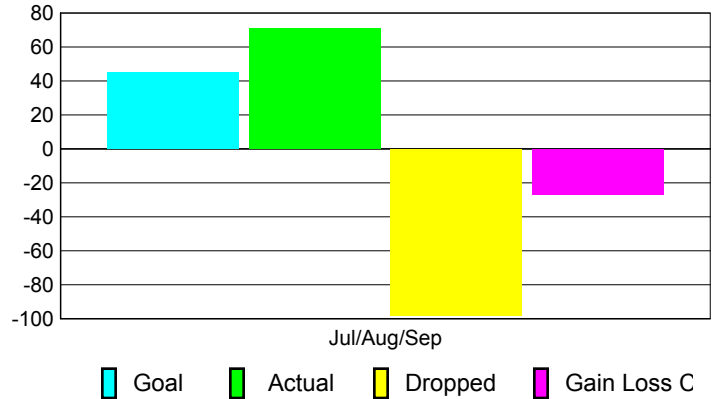

Membership Results 2010-2011

Goal, New, Dropped, Gain/Loss